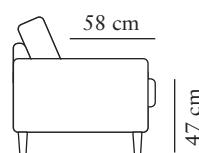

FRAME

All structural parts of the frame are made of solidwood.

SEAT CUSHION

The core consists of 35 kg (N120) highly elastic shape cut cold foam wrapped with a mix of siliconized fiber and feather.

The cushion is reversible (not apply to leather).

BACK CUSHION

The inner cover is filled with a mix of siliconized fiber and feather.

The cushion is reversible (not apply to leather).

UPHOLSTERY

This style is fixed and available with fabric and leather.

The cushion cover, in fabric, can be removed and washed according to washing and care instructions (not leather).

LEGS

COLOURS