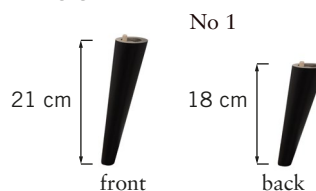

The core consists of 44 kg (N180) highly elastic shape cut cold foam with a siliconized fiber and feather top.

The cushion is not reversible.

BACK CUSHION

The inner cover is filled with a mix of siliconized fiber and feather.

LEGS

COLOURS

JADE

burhéns

www.burhens.com

Measurements may vary +/-3%, depending on the choice of upholstery and combination.

1-SEATER

Art. Code: 1100-1013