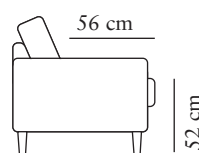

LEGS

WHEELS

COLOURS

Measurements may vary +/-3%, depending on the choice of upholstery and combination.

1-SEATER 89
Art. Code: 1101-1013

width•depth•height
89x102x92

1-SEATER 100
Art. Code: 1102-1013

width•depth•height
100x102x92

2-SEATER
Art. Code: 1200-1013

width•depth•height
160x102x92

3-SEATER (2)
Art. Code: 1301-1013

width•depth•height
219x102x92

3-SEATER (3)
Art. Code: 1302-1013

width•depth•height
219x102x92

2-SEATER CURVED
Art. Code: 1450-1013

width•depth•height
242x112x92

3-SEATER CURVED (3/3)
Art. Code: 1475-1013

width•depth•height
242x112x92

4-SEATER CURVED
Art. Code: 1480-1013

width•depth•height
343x112x92

1-SEATER DIVAN L/R
Art. Code L: 1145-1011
Art. Code R: 1146-1012

width•depth•height
286x102/254x92

2C2
Art. Code: 1620-1013

width•depth•height
252/102x252/102x92

2C3(3)
Art. Code 2C3: 1639-1013
Art. Code 3C2: 1640-1013

width•depth•height
316/102x252/102x92

2C2+CHL R
Art. Code CHL L: 2054-1013
Art. Code CHL R: 2053-1013