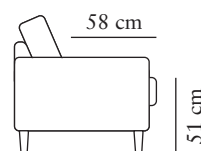

FRAME

All structural parts of the frame are made of solid wood.

SEAT CUSHION

The core consists of 35 kg (N120) highly elastic shape cut cold foam wrapped with a mix of siliconized fiber and feather.

The cushion is reversible.

BACK CUSHION

The inner cover is filled with a mix of siliconized fiber and feather.

The cushion is reversible.

UPHOLSTERY

The style is loose cover and available with fabric. The covers / cushion covers, can be removed and washed according to washing instructions.

LEGS

COLOURS