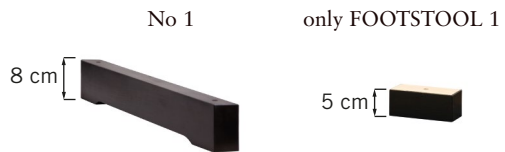

FRAME

All structural parts of the frame are made of solidwood.

SEAT CUSHION

The core consists of two layers of 50 kg (N120) and 44 kg (N180) highly elastic shape cut cold foam with various thicknesses with a siliconized fiber and feather top.

The cushion is not reversible.

BACK CUSHION

The inner cover is filled with a mix of siliconized fiber and feather.

The cushion is reversible.

UPHOLSTERY

The style is loose cover and available with fabric. The covers / cushion covers, can be removed and washed according to washing instructions.

LEGS

COLOURS