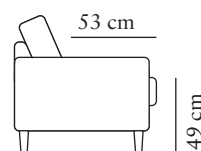

TWIST

burhéns

Art. Code: 0137

www.burbens.com

FRAME

All structural parts of the frame are made of solidwood.

SEAT CUSHION

The core consists of three layers of 35 kg (N120), 35 kg (N180) and 35 kg (N120) highly elastic shape cut cold foam with various thicknesses, covered with fiber padding.

The cushion is reversible (not apply to leather).

BACK CUSHION

The core consists of 30 kg (N40) highly elastic shape cut cold foam, covered with fiber padding.

The cushion is reversible (not apply to leather).

UPHOLSTERY

This style is fixed and available with fabric and leather.

The cushion cover, in fabric, can be removed and washed according to washing and care instructions (not leather).

LEGS

COLOURS